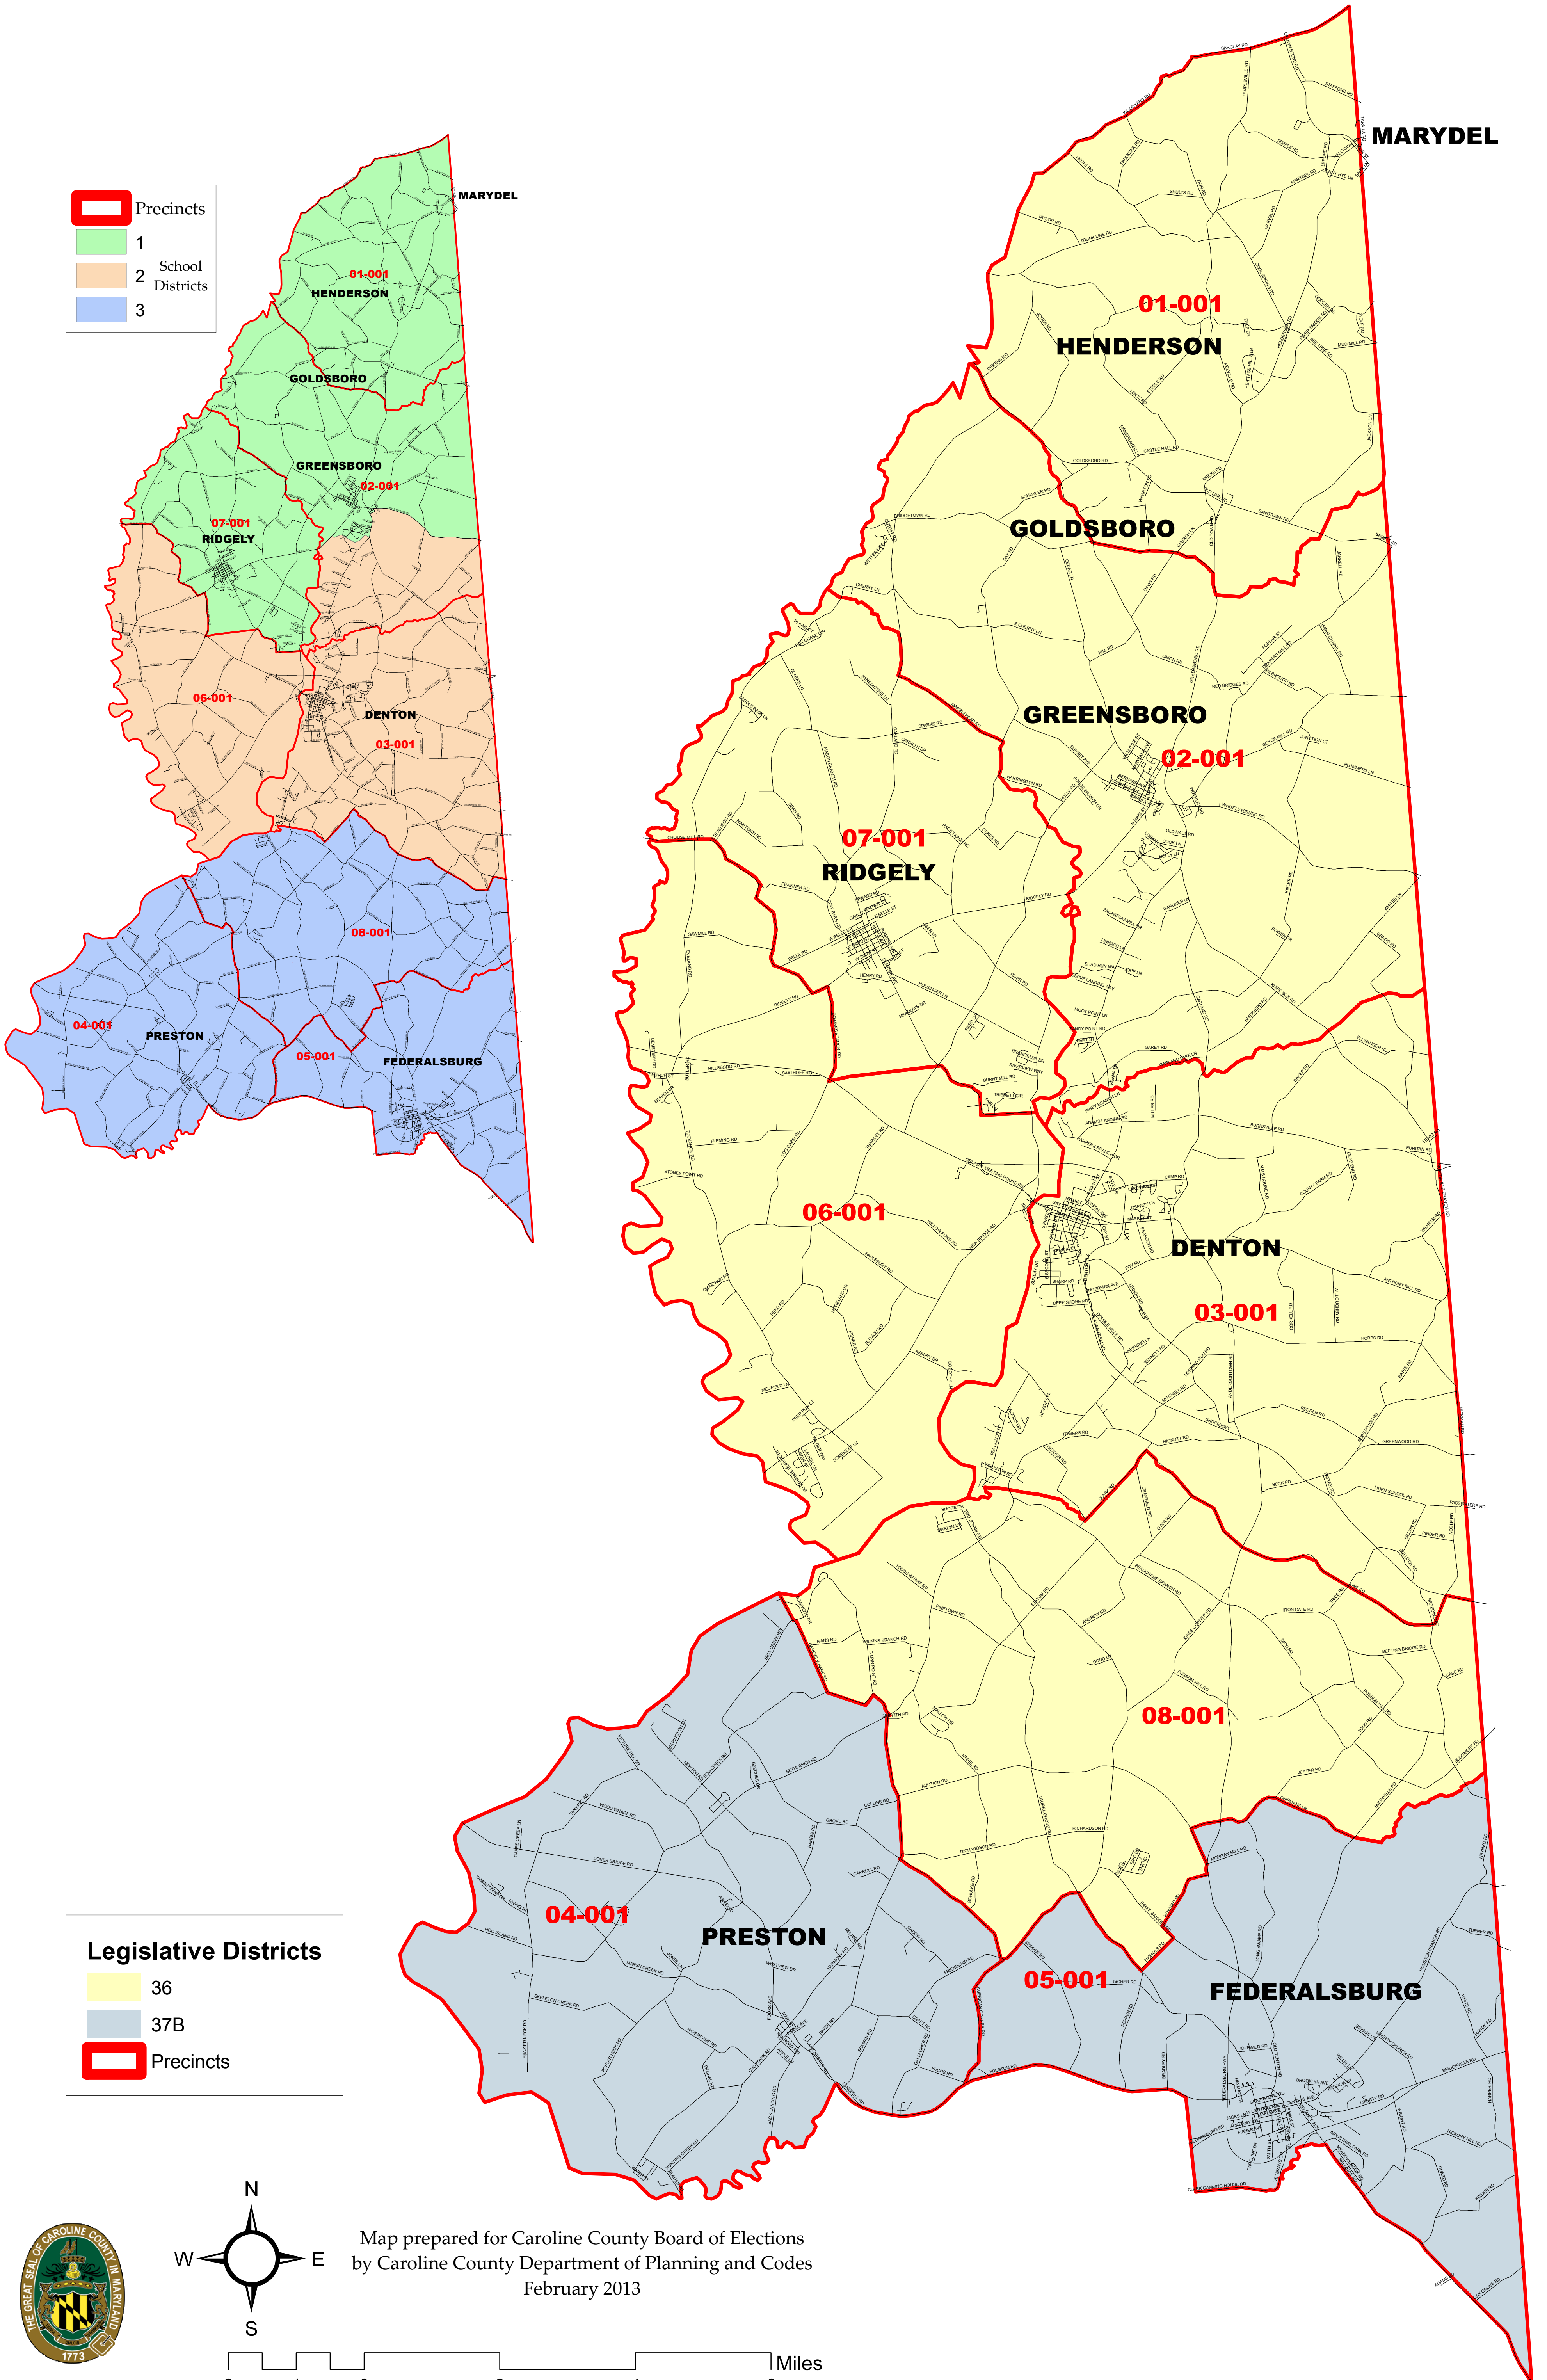

CAROLINE COUNTY, MARYLAND LEGISLATIVE AND SCHOOL BOARD DISTRICT ALIGNMENTS February 2013

Precincts

- Precincts
- 1 School Districts
- 2 School Districts
- 3 School Districts

Legislative Districts

- 36
- 37B
- Precincts

Map prepared for Caroline County Board of Elections
by Caroline County Department of Planning and Codes
February 2013